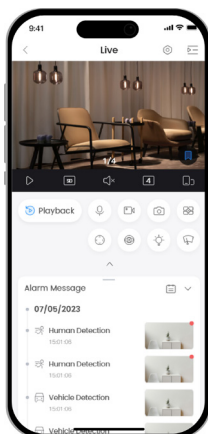

3+3MP Indoor Wi-Fi Dual-Lens Pan & Tilt Camera

DH-H3D-3F

Series Overview

The Hero Dual Series, part of the Dahua Wireless series, has both fixed and PT lenses, allowing for simultaneous live monitoring of two areas with just one camera for multi-angle coverage. Both lenses offer AI human & pet detection, which significantly reduce the occurrence of false alarms. Particularly, the PT lens can identify moving targets and track them automatically. When the camera detects an intruder, it will trigger sound and light alerts and send notifications to the mobile client, keeping you up to date regardless of your location. These cameras are commonly used in such small-scale scenarios as stores and restaurants.

Dual 2K

Clear images with sharp details

Dual-lens, Double Vision

One camera, double the protection

Adjustable Dual-lens Angles

See all around with adjustable lenses

Dual Channel Smart Detection

Smart detection for both lenses to focus on what matters

Accurately detects abnormal sounds and sends alarm information

Micro SD Card

Low-cost storage

Bluetooth Pairing

Fast pairing with Bluetooth

Dual-Band Wi-Fi 6

The perfect integration of speed and anti-interference.

Upgrade Your Experience with DMSS

Dahua Mobile Security Surveillance (DMSS) is a professional remote surveillance management platform that offers remote monitoring, device migration, and sharing. When connected to the internet, the platform provides real-time alerts to improve surveillance efficiency and grant flexibility in security management.